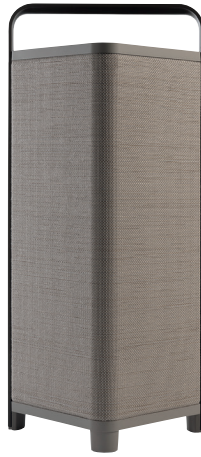

P6 BT TAN

Escape P6 BT in tan
finish 60 Watt RMS