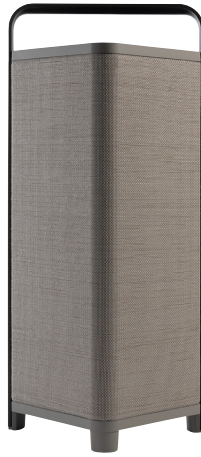

Like the P6 BT, this audiophile portable speaker is still most notable for its subtle beauty, discreetly adding style and color to your interior and far beyond.

WEATHER
RESISTANT
IPX4

16 HOURS
PLAYTIME

HIGH-QUALITY
PORTABLE LOUDSPEAKER
SYSTEM

360°
OMNI-DIRECTIONAL
SOUND

COLORS

P6 Air BLACK

Escape P6 Air in black finish 60 Watt RMS

5 407005 230503

P6 Air TAN

Escape P6 Air in tan finish 60 Watt RMS

5 407005 230510

P6 Air WHITE

Escape P6 Air in white finish 60 Watt RMS

5 407005 230527

DIMENSIONS

Product dimensions 550mm (H) x 200mm (W) x 200mm (D)
1 ft 9.6 inch (H) x 7.9 inch (W) x 7.9 inch (D)
Packaging dimensions 629mm (H) x 282mm (W) x 282mm (D)
2.05 ft (H) x 11.10 inch (W) x 11.10 inch (D)

POWERFUL 24-BIT DSP PROCESSOR For optimal tone control and sound field processing algorithms. The advanced bass management offers music lovers the ultimate audio sensation.

IMPRESSIVE BASS REPRODUCTION Punching out bass that is both deep and powerful. Subwoofer diameter 6 1/2 inch (17cm)