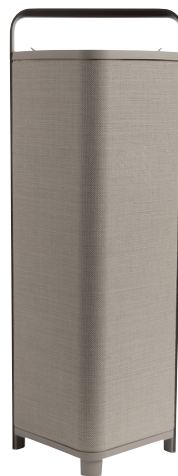

escape®

a journey through sound

P9

RRP € 1199,-

Recommended Retail Price january 2024

State-Of-The-Art Portable Loudspeaker system

P9 Black

P9 Tan

P9 White

Features

- ⦿ Weather Resistant Design.
 - ⦿ Delivers the most detailed sound reproduction in 360° using 4 individual 3-inch full range drivers.
 - ⦿ 8-inch subwoofer (20 cm) punching out bass that is both deep and powerful.
 - ⦿ Digital Power Amplifier – Total Capacity 100 Watt RMS – Frequency response 20HZ – 20KHz.
 - ⦿ Two Powerful 24-BIT DSP Processors for optimal tone control.
 - ⦿ Bluetooth® 4.2 – supports Advance Audio Coding (AAC) and Qualcomm® aptX™
 - ⦿ USB Flash Drive Audio Input and universal 3.5mm auxiliary input (x2)
 - ⦿ Digital interface – interaction via a dedicated Escape® P9 or Remote App (*) for IOS® and Android™
 - ⦿ Twin Mode Capacity for combining two Escape® P9 in a wireless stereo configuration.
 - ⦿ Powerful rechargeable LiFePo4 battery for 16 hours of wireless listening pleasure at typical listening volume.
 - ⦿ Internal charging system (240v/50Hz – 110v/60Hz for easy recharging).
 - ⦿ Product Dimensions: 731mm (H) x 293mm (W) x 293mm (D)
 - ⦿ Net Weight: 12.30 KG
- (*) Remote app requires P9 MCU version 3.1.6 or higher (see P9 product page on Escape® website)

Accessories

Travel Case

Strong & light-weight ABS/PC-Polycarbonate
35.43 " (H) x 11.81 " (W) x 10.24 " (D) • 3,6 kg
83cm (H) x 30cm (B) x 29cm (D) • 3,6 kg

RRP €119,-

USB Flash Drive 32GB

USB Flash Drive in a compact aluminum housing
0.9 " (H) x 0.47 " (W) x 0.2 " (D) • 5 g
23 mm (H) x 12 mm (B) x 5 mm (D) • 5 g