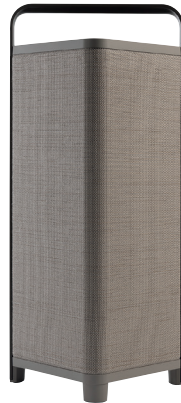

escape®

a journey through sound

P6 BT

Recommended Retail Price january 2024

RRP € 599,-

One Bluetooth® connection, music anywhere.

P6 BT Tan

Features

- ⦿ Shares many of the unique features of the P9.
- ⦿ Weather Resistant Design.
- ⦿ Delivers the most detailed sound reproduction in 360° using 2 individual 3-inch full range drivers.
- ⦿ 6^{1/2}-inch subwoofer (17 cm) punching out bass that is both deep and powerful.
- ⦿ Digital Power Amplifier – Total Capacity 60 Watt RMS – Frequency response 20HZ – 20KHz.
- ⦿ Powerful 24-BIT DSP Processor for optimal tone control.
- ⦿ Bluetooth® 5.0
- ⦿ Digital interface – interaction via a dedicated Escape® Remote App or for IOS® and Android™
- ⦿ Twin Mode Capacity for combining two Escape® P6 BT in a wireless stereo configuration.
- ⦿ Powerful rechargeable LiFePo4 battery for 16 hours of wireless listening pleasure at typical listening volume.
- ⦿ Internal charging system (240v/50Hz – 110v/60Hz) for easy recharging.
- ⦿ Product Dimensions: 550mm (H) x 200mm (W) x 200mm (D)
- ⦿ Net Weight: 7.50 KG