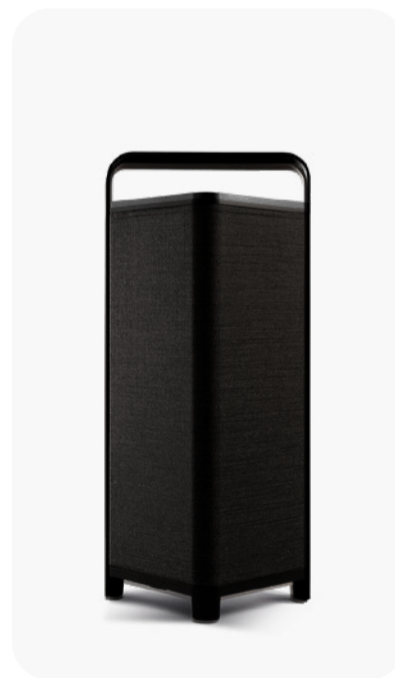

P6 AIR

Powerful - Musical - Surprisingly Affordable - 100% Escape

The Escape P6 AIR is based on the P6 BT platform but thanks to AirPlay 2, Chromecast built-in and Roon it offers the possibility to wirelessly stream music via an existing WIFI network to multiple speakers without the limitations of a single brand. Like the P6 BT, this audiophile portable speaker is still most notable for its subtle beauty, discreetly adding style and color to your interior and far beyond.

AVAILABLE IN THREE COLORS