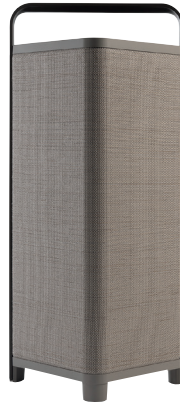

escape®

a journey through sound

P6 Air

RRP € 749,00

Recommended Retail Price January 2024

Designed for maximum multiroom flexibility.

P6 Air Tan

Chromecast built-in

ROOM
READY

airable

Bluetooth™

Features

- ~ Supports Apple AirPlay 2, Chromecast built-in, Roon Advanced Audio Transport (RAAT), Spotify Connect, Bluetooth® 5.0
- ~ High-Res Multi-Room audio streaming (192 kHz/24-bit).
- ~ Airable internet radio service and podcast. Three frequently used radio stations can be stored as presets on the keypad.
- ~ Detailed sound reproduction in 360 ° using 2 high-quality 3-inch full-range drivers.
- ~ 6 1/2-inch subwoofer (17 cm) provides impressive bass response that is both deep and powerful.
- ~ Digital Power Amplifier - Total capacity 60 Watt RMS – Frequency response 20 Hz - 20 kHz.
- ~ Powerful 24-bit DSP Processors for optimal tone control.
- ~ Digital interface - Interaction via a dedicated Escape® Remote app for iOS® and Android™.
- ~ Powerful rechargeable LiFePo4 battery for 16 hours of wireless listening pleasure at typical listening volume.
- ~ Internal charging system (240 v/50 Hz - 110 v/60 Hz) for easy recharging.
- ~ Weather resistant (IPX4).
- ~ Product dimensions: 550 mm (H) x 200 mm (W) x 200 mm (D)
- ~ Net weight: 7.50 kg